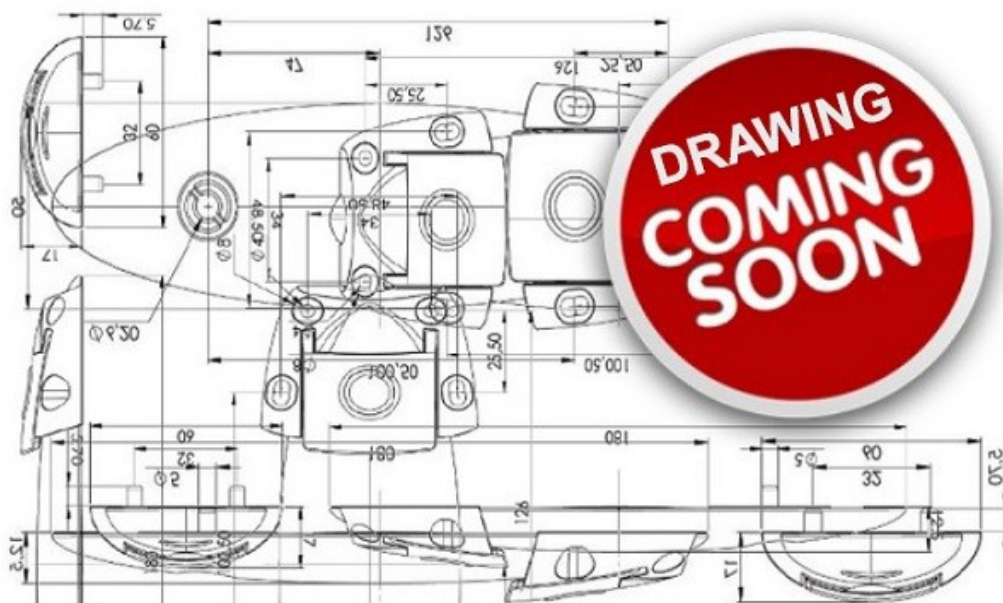

# PRODUCT SHEET

**Description:**

Shell Handle "Dove", cc 32mm,19x100mm,Oak - Natural,W/Screws M4x22mm

**Item number:**

17.03.071-0

Units	Box	Carton	HS Code	Barcode
Pcs.			9403910090	 5704866518055

**SISO A/S**